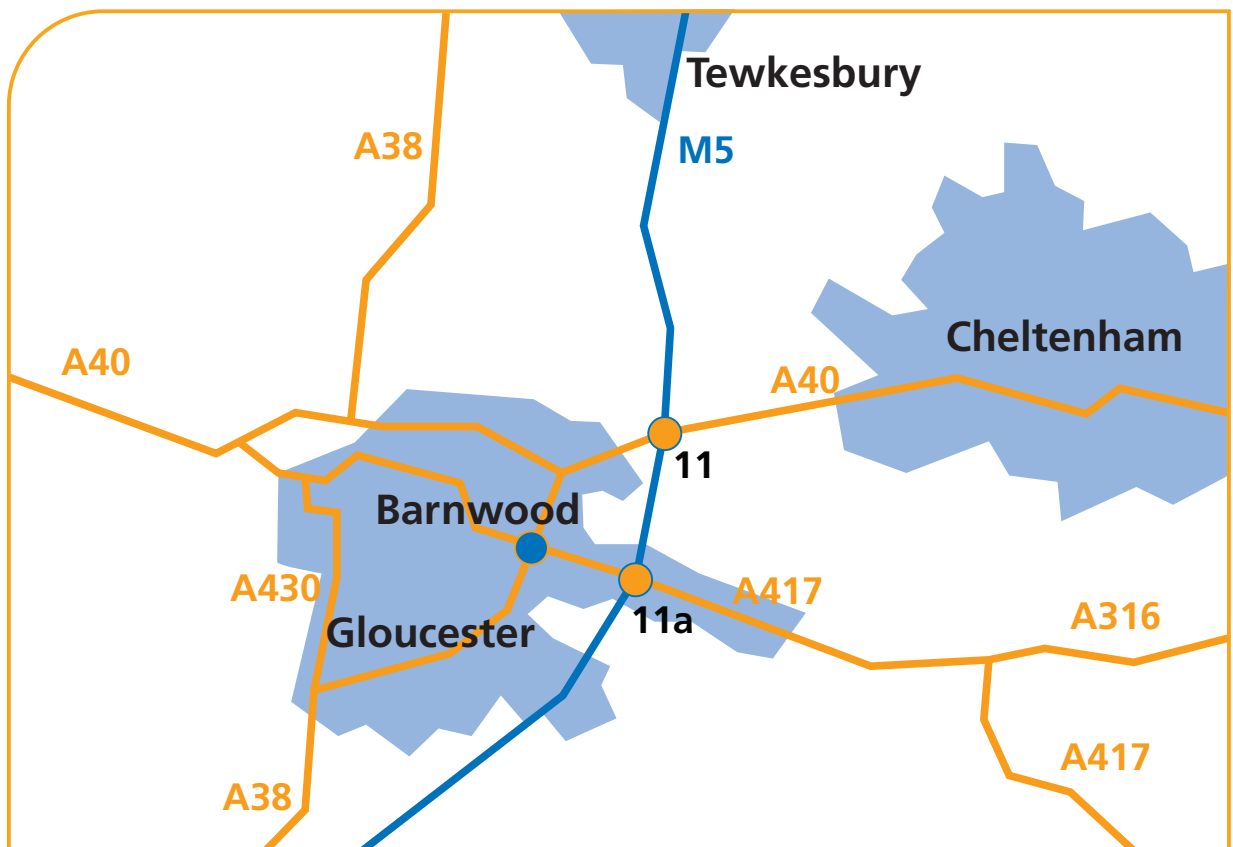

# Directions to Barnwood offices

Save today. Save tomorrow.

## By car

Barnwood offices are located on the eastern side of Gloucester, about two-and-a-half miles from the city centre, just off the A417 bypass.

## From the north

Leave the M5 at Junction 11, and follow the A40 in the direction of Gloucester. At the first roundabout you approach, take the second turning on the left (A417 Southbound). At the second roundabout, go straight across, and enter Barnett Way, with the Lloyds Group building on your left. Use the left lane, go through both sets of traffic lights and Barnwood is directly in front of you (fourth entrance on the left).

## From the south

Take Junction 11a off the M5, and follow the A417 in the direction of Gloucester. At the first roundabout, take the second turning on the left, and follow the A417 bypass. At the second roundabout, take the first left into Barnett Way. The Lloyds Group building is on your left. Use the left lane, go through both sets of traffic lights and Barnwood is directly in front of you (fourth entrance on the left).